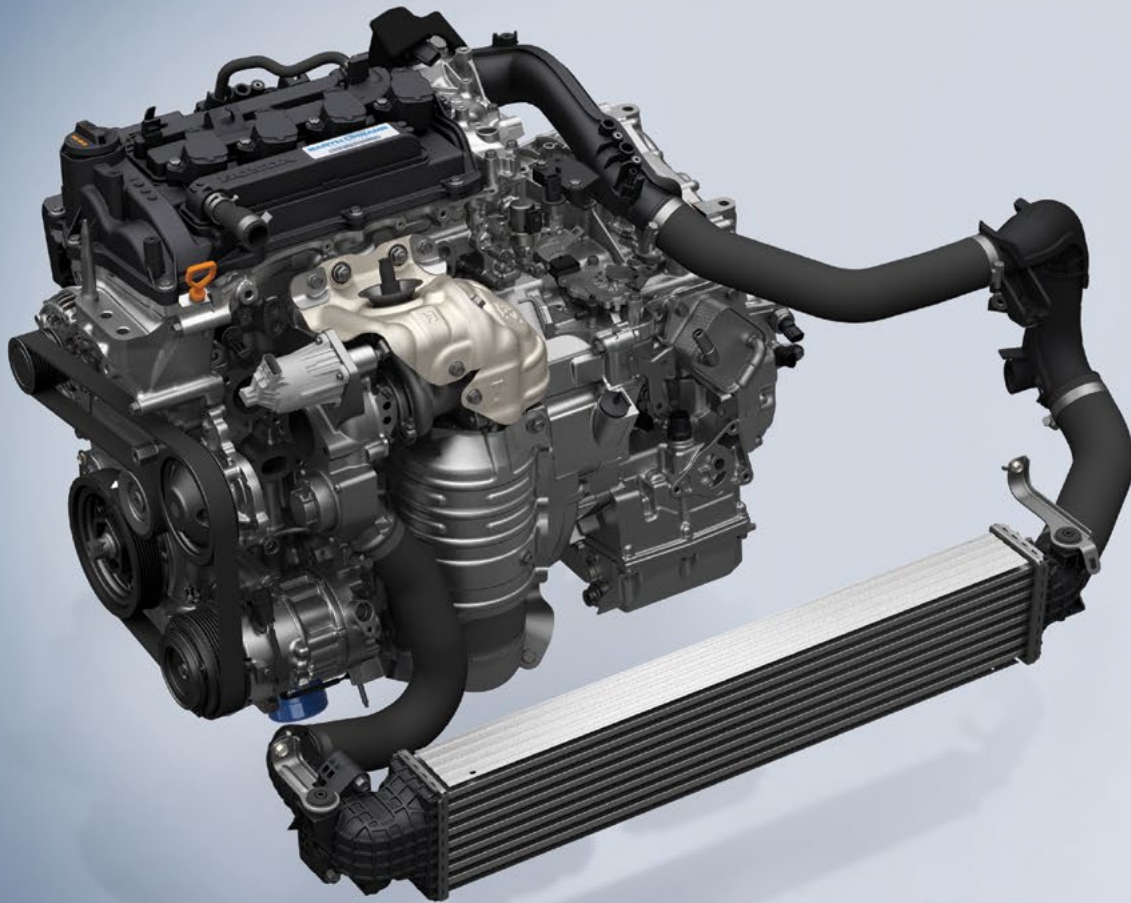

HONDA

ACCORD

A D M I R E D

A D V A N C E D

A H E A D

ABSOLUTE ACCLAIM

The Accord reflects your ambition with a transformation like no other. A bolder presence on the road intrigues at first glance, while next generation technology enthralls. Discover why the 10th generation Accord has earned absolute acclaim.

A C C O R D

ABSOLUTE POWER

Your unstoppable drive is matched by the Accord's VTEC Turbocharged engine. Engineered to deliver heightened power and efficiency across the miles. Accord's dynamic form is robust yet agile in equal measure, making every moment in the driver's seat absolutely breathtaking.

1.5L VTEC TURBO

MAX POWER

201 PS

@5,500rpm

MAX TORQUE

260 Nm

@1,600 - 5,000rpm

ABSOLUTE LUXURY