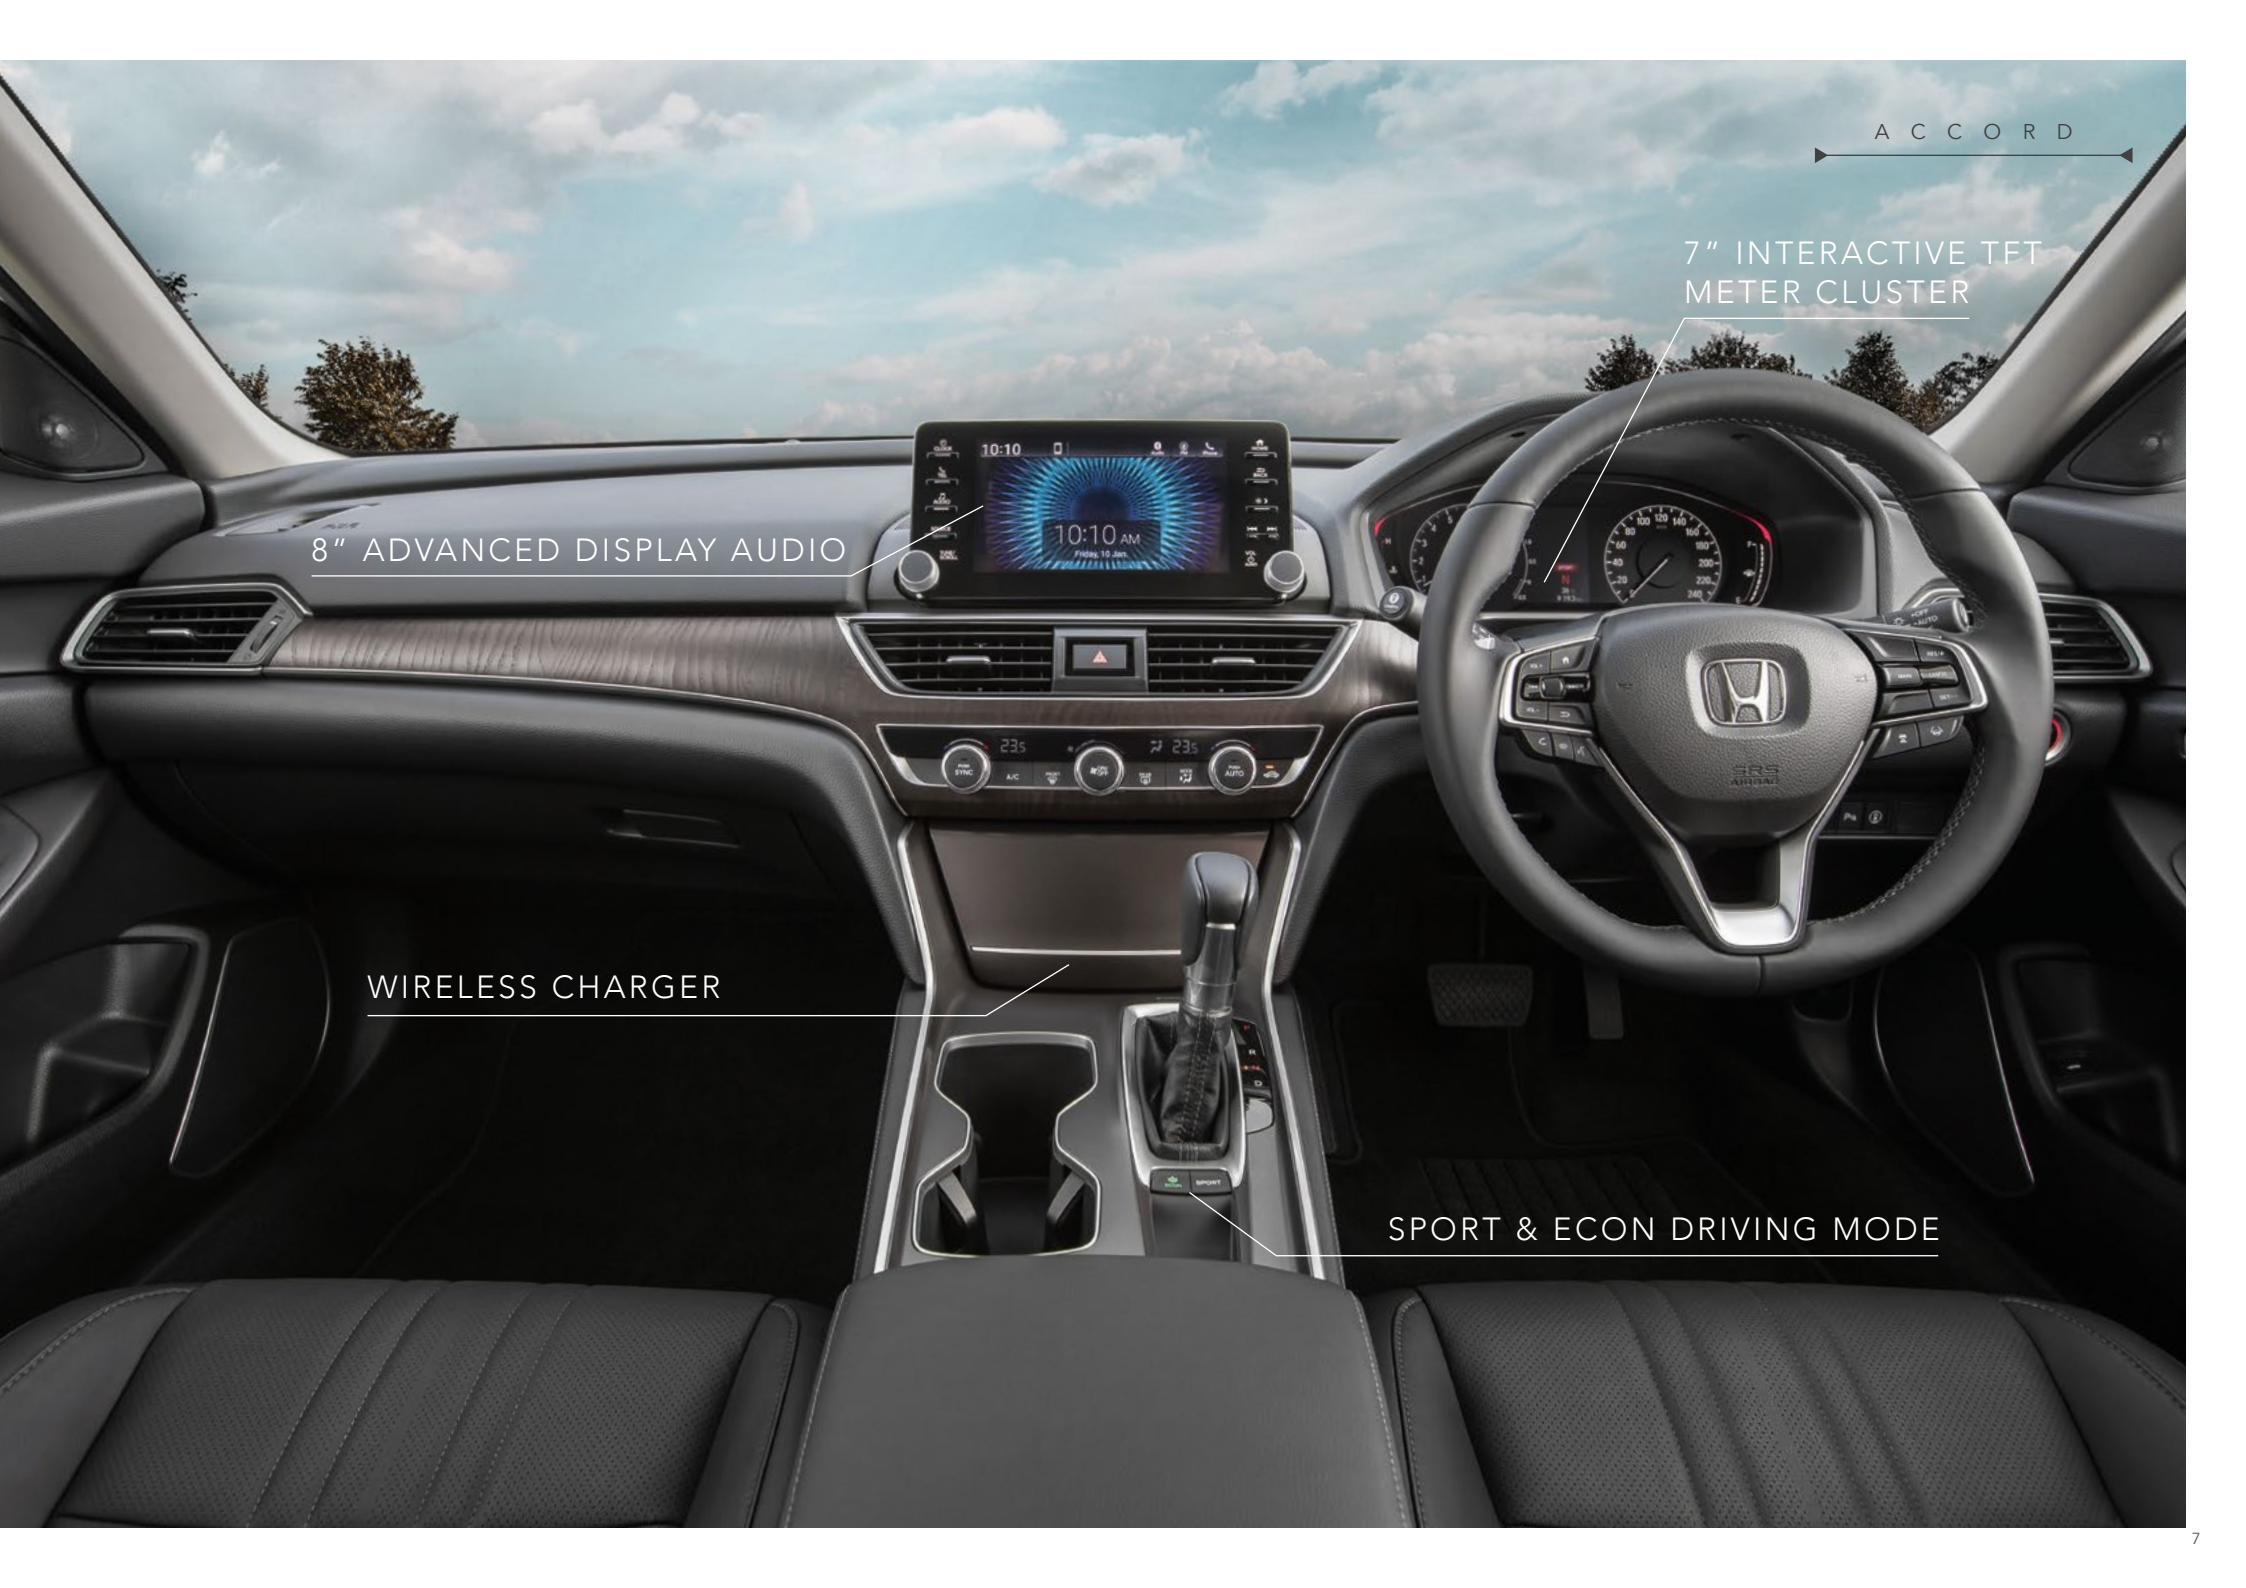

7" INTERACTIVE TFT
METER CLUSTER

8" ADVANCED DISPLAY AUDIO

WIRELESS CHARGER

SPORT & ECON DRIVING MODE